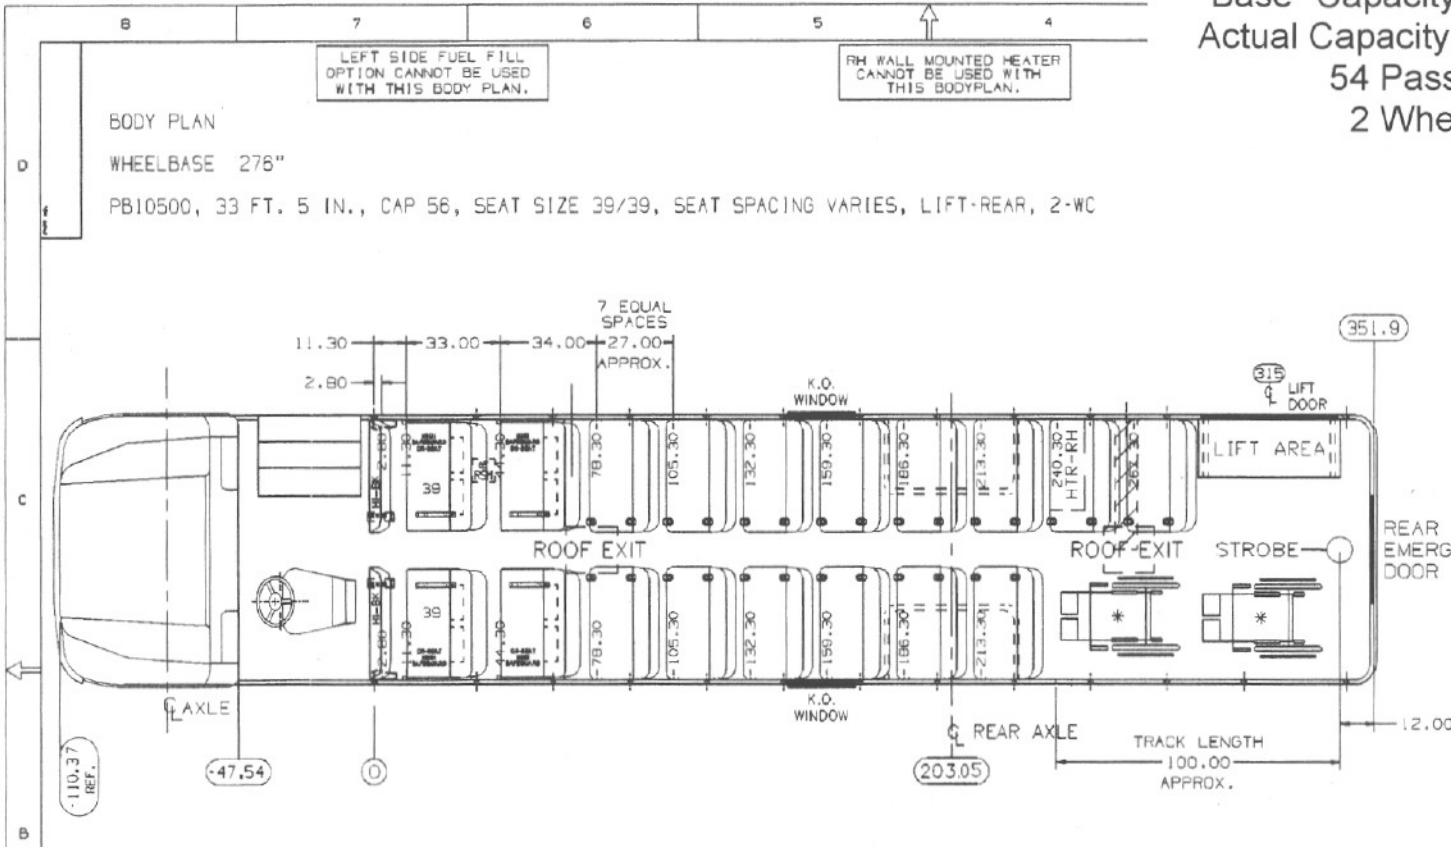

"Base" Capacity: 72/Lift
Actual Capacity:
54 Passengers
2 Wheelchairs

PURCHASED SEATS IN THIS UNIT ARE:
IMMI SAFEGUARD CHILD RESTRAINT

* 100" = TOTAL TRACK LENGTH (APPROXIMATELY)

* NOTE:
IT IS THE SELLING DEALER'S RESPONSIBILITY TO ENSURE THAT ANY WHEELCHAIR TIE-DOWN SYSTEM SPECIFIED AND DEPICTED ON THIS DRAWING MEETS ALL DESTINATION STATE SPECIFICATIONS AND TO ALSO ENSURE THAT THE WHEELCHAIRS CAN BE PLACED AND REMOVED WITH RESPECT TO: SEATS, K/O'S, SIDE EMERG DOORS, HEATERS, LIFTS, WHEELHOUSES, ETC.; POSSESSION OF THIS PRINT DOES NOT IN ANY WAY OBLIGATE IC CORP. TO BUILD THE UNIT SHOWN. WC TRACK SHOWN IS FOR REFERENCE ONLY.

THIS UNIT CONFORMS TO APPLICABLE FMVSS